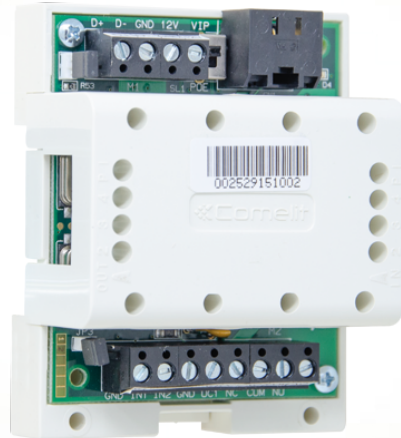

1437

VIP SCAN PROTECTOR

Device protecting the VIP system. If the device is fitted in the system, it will be necessary to provide credentials in order to use the VIP Manager software. Observe the instructions given in the technical documentation during use and programming. RJ45 connector. Dimensions: 66x85x35 mm (4 DIN modules).

1437

VIP SCAN PROTECTOR

MAIN FEATURES

Height (inch):	1.38
Width (inch):	2.6
Depth (inch):	3.35
Operating temperature (°F):	41 ÷ 104
RH max operating humidity (%):	25 ÷ 75
DIN rail mounted:	Yes
DIN modules (no.):	4

GENERAL DATA

Type of finish:	
Color:	

COMPATIBILITY

Vip system:	Yes
-------------	-----

CONNECTIVITY

Type of connections/ports:	RJ45
----------------------------	------