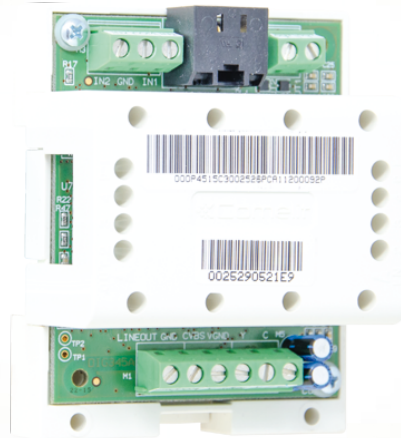

**1446H**

**VIP SYSTEM PAL OR NTSC VIDEO OUTPUT MODULE**

Module that generates system output video signal in PAL or NTSC format. RJ45 connector. Dimensions: 60x85x35mm (4 DIN modules). Compatible with H.264 video format.

**1446H**

**VIP SYSTEM PAL OR NTSC VIDEO OUTPUT MODULE**

**MAIN FEATURES**

Height (inch):	1.38
Width (inch):	2.36
Depth (inch):	3.35
Operating temperature (°F):	41 ÷ 104
RH max operating humidity (%):	25 ÷ 75
DIN rail mounted:	Yes
DIN modules (no.):	4

**GENERAL DATA**

Type of finish:	
Color:	

**COMPATIBILITY**

Vip system:	Yes
-------------	-----

**CONNECTIVITY**

Type of connections/ports:	RJ45
----------------------------	------