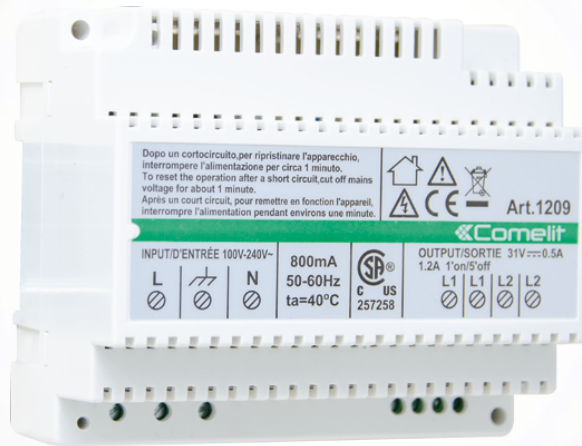

## 2-WIRE VIDEO KIT POWER SUPPLY UNIT

SB2

33 VDC power supply unit with overload and short circuit protection devices. It has two separate continuous outputs: one for external unit and one for the monitor power supply. Input voltage 110-240 VAC. Dimensions: 4.17"x2.44"x3.5" (6 DIN modules).

## 2-WIRE VIDEO KIT POWER SUPPLY UNIT

### MAIN FEATURES

Supply voltage (VAC):	110÷240
Input connector:	Terminal block
Applicable to DIN rail:	Yes
Number of DIN modules:	6
Max. current delivered (A):	1.2