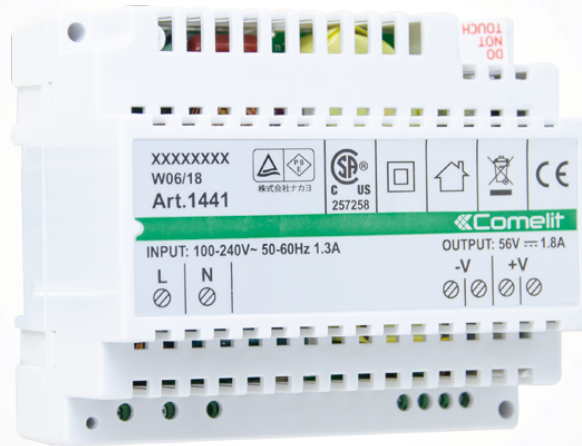

## VIP SYSTEM 100W RISER POWER SUPPLY UNIT

230Vac/110Vac 100W power supply unit - 55Vdc with DIN bar (6 modules). Dimensions 3.9" x 3.7" x 2.1"

**1441**

## VIP SYSTEM 100W RISER POWER SUPPLY UNIT

### MAIN FEATURES

Applicable to DIN rail:	Yes
Number of DIN modules:	6