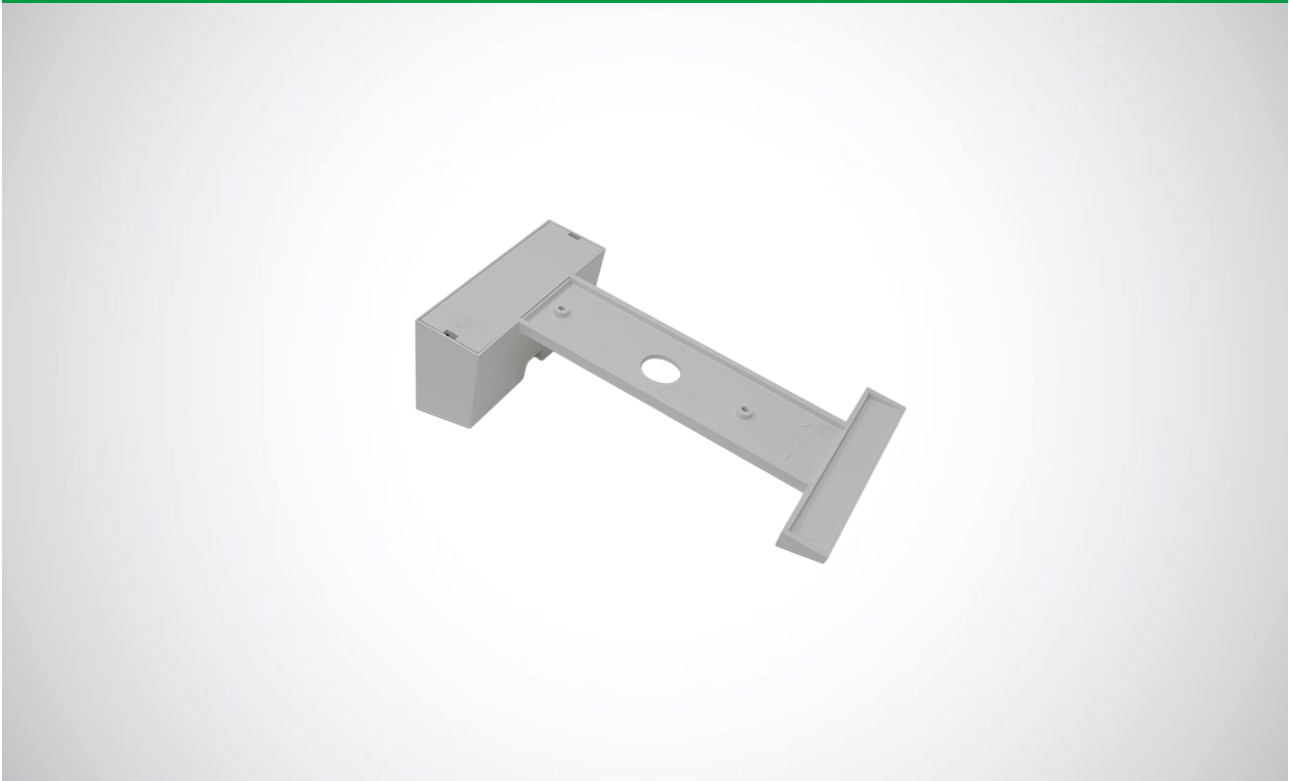

2742W

## DESK BASE FOR MINI DOOR-ENTRY PHONE WITH HANDSET

Desk base for desktop conversion of MINI series door-entry phones. Complete with 1.5 m cable and connection coupling.

**2742W**

**DESK BASE FOR MINI DOOR-ENTRY PHONE WITH HANDSET**

**MAIN FEATURES**

Height (mm):	49
Width (mm):	91,6
Depth (mm):	174
Weight (g):	45

**GENERAL DATA**

Type of finish:	ABS
Colour:	White RAL9003

**COMPATIBILITY**

Simplebus 2 audio/video system:	Yes
---------------------------------	-----