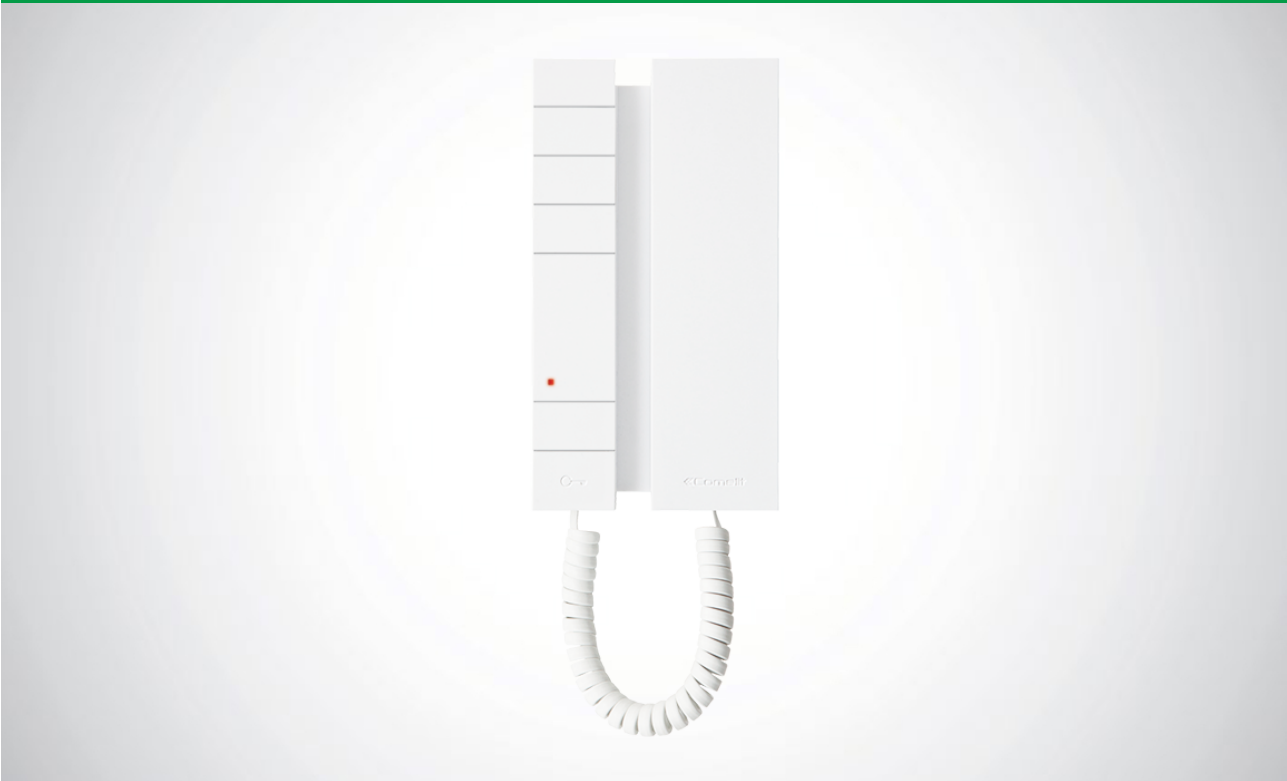

**2719W**

**5-BUTTON MINI DOOR-ENTRY PHONE, S2**

MINI door-entry phone with electronic call, call volume adjustment, privacy function and conversation privacy. Equipped as standard with a series of key buttons and a further 4 buttons for intercom function or various services (1 of the buttons can be used as a C/N.O contact). Equipped with an LED that may be used for various signals (busy, doctor function). Complete with 8-position dip-switch for selection of the desired user code. Door-entry phone for use in all Simplebus systems. Equipped with a selector for setting the type of system (Simplebus 1 or Simplebus2). Allows management of floor door call, call repeat, sending of alarm signals, call to main switchboard and secondary switchboard and intercom call function. Fitted with terminal art. 1214/2C. Dimensions: 105x191x28 mm

**AWARDS**

DESIGN  
 MILANO

**2719W**

**5-BUTTON MINI DOOR-ENTRY PHONE, S2**

**MAIN FEATURES**

Audio system:	Yes
Wall-mounted:	Yes
Desk base-mounted:	Yes
Colour:	White
Total buttons:	5
LED signaling (no.):	1

**GENERAL DATA**

Height (mm):	190
Width (mm):	105
Depth (mm):	28

**COMPATIBILITY**

Simplebus 2 audio/video system:	Yes
---------------------------------	-----

**2719W**

## 5-BUTTON MINI DOOR-ENTRY PHONE, S2