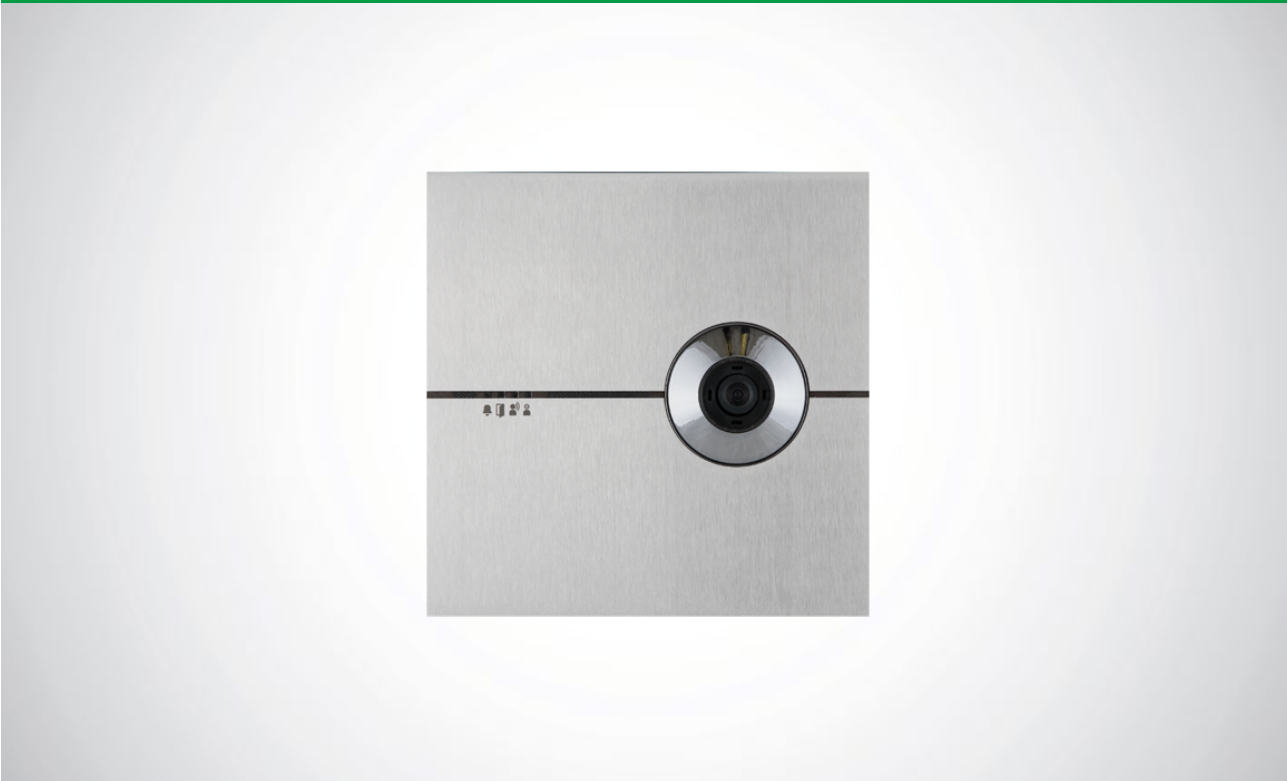

**3476**

**VIP A/V MODULE WITH A/V UNIT. ARCHITECTUS-PRO RANGE**

Flush-mounted audio/video module (fitted level with the wall) and 3 mm thick stainless steel plate. Complete with Art. 4682C for audio/video/door lock management. Allows management of visual call, conversation and door lock status indications. Dimensions 184x184x3 mm

**3476**

**VIP A/V MODULE WITH A/V UNIT. ARCHITECTUS-PRO RANGE**

**MAIN FEATURES**

Camera:	Colours
Type of sensor:	
Loudspeaker volume control:	Yes
Operating temperature (°C):	-25 ÷ 55
Signal/noise ratio (dB):	48
Video output:	1Vpp 75PAL

**SOFTWARE/FIRMWARE SPECIFICATIONS**

Video resolution (H x V - pixel):	500x582
-----------------------------------	---------

**FUNCTIONS**

Key button function:	Yes
----------------------	-----

**HARDWARE SPECIFICATIONS**