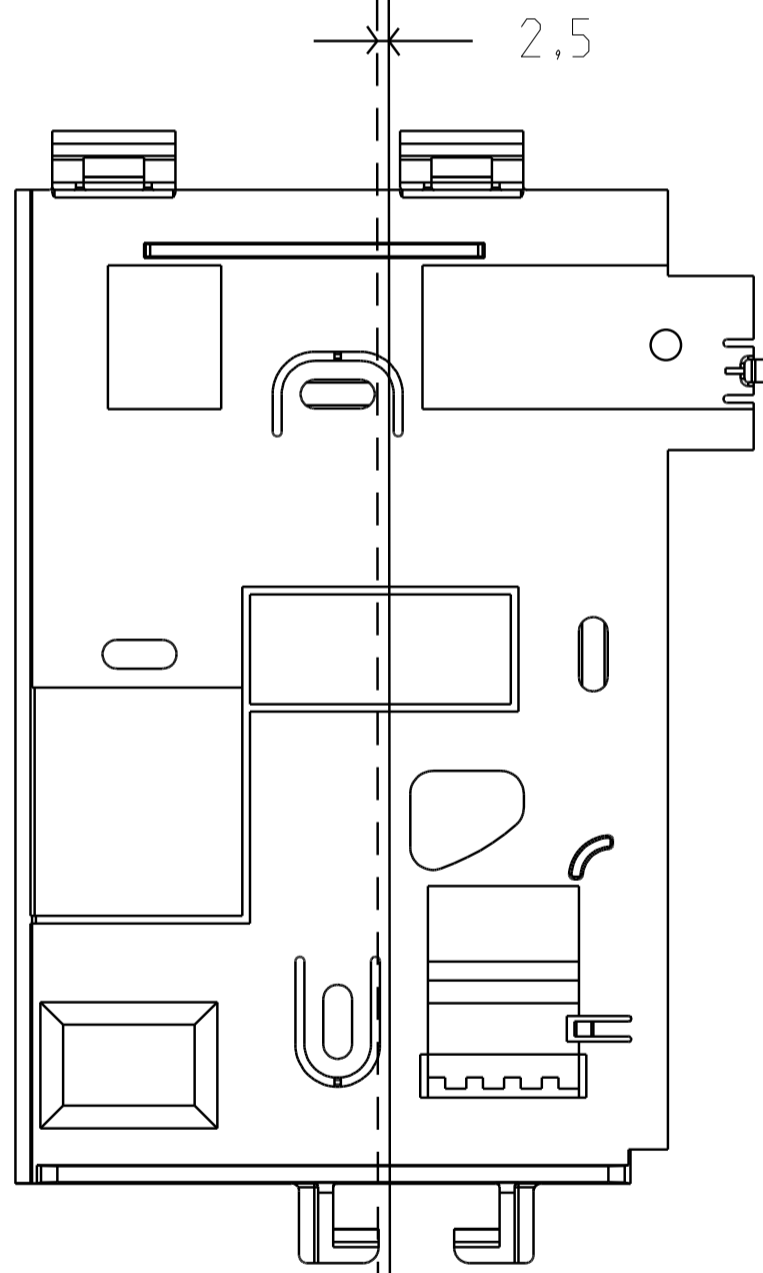

6721W + 6741 W

Flush wall box Axis | Frontal Cover Axis

Frontal cover

Bracket

Shift flush wall box position of 2.5 mm to the left

Installare la scatola da incasso 2.5 mm più a sinistra

Flush wall box