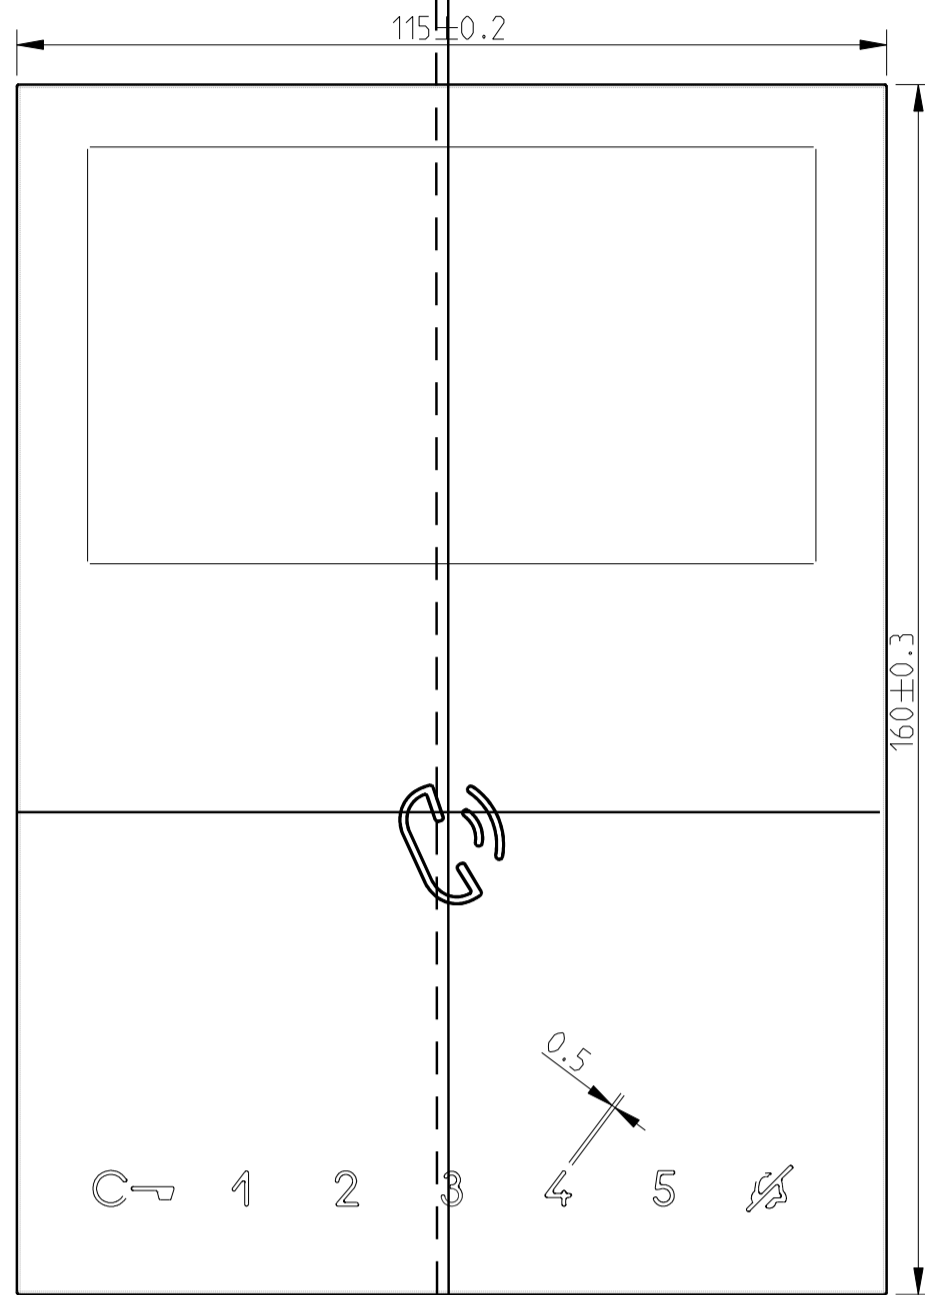

6721W + 6741 W

Flush wall box Axis | Frontal Cover Axis

Frontal cover

Bracket

Shift flush wall box position of 2.5 mm to the left

Installare la scatola da incasso 2.5 mm più a sinistra

Flush wall box