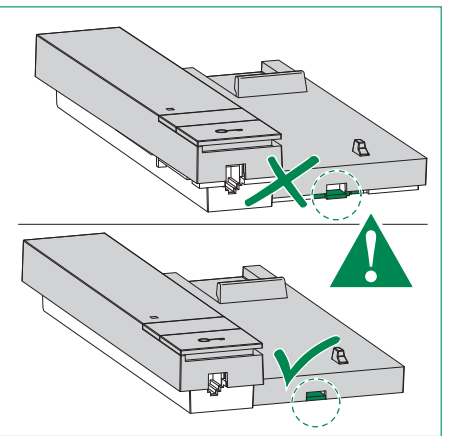

Installation