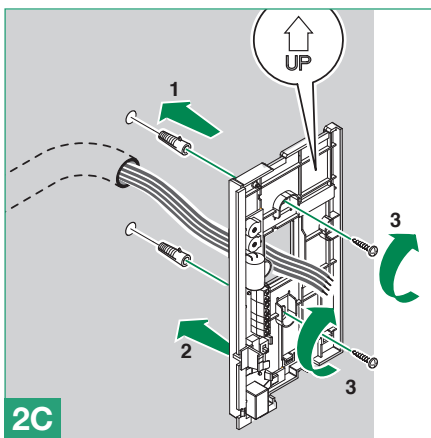

Installation