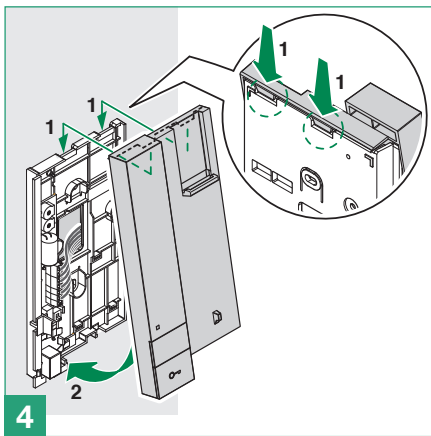

Installation