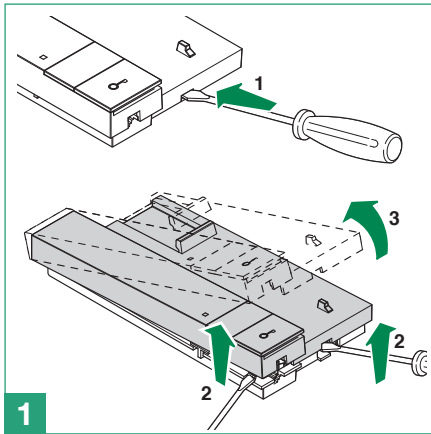

Installation