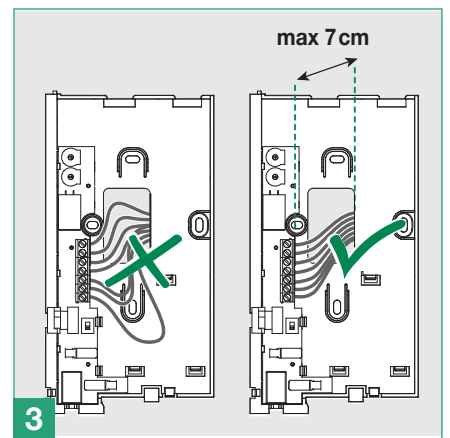

Installation