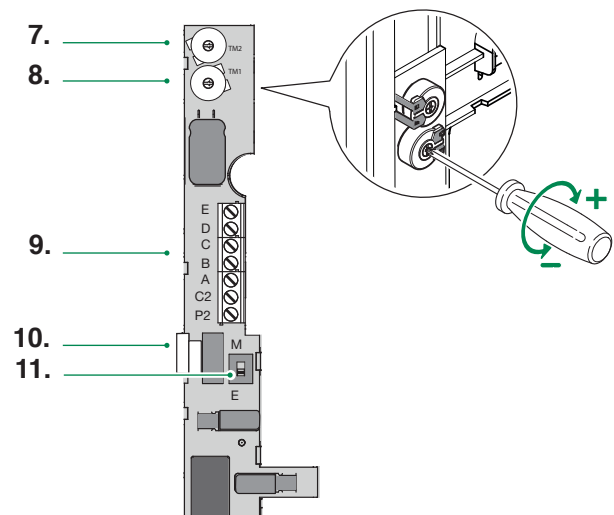

Dimensions: 103 x 190 x 30 mm

- 1. Loudspeaker
- 2. Audio hook
- 3. Three position selector:
 - High position:* Maximum ringtone volume
 - Middle position:* Medium ringtone volume
 - Low position:* *Privacy* function activation (*Privacy* service means exclusion of the call ringtone from the external unit and switchboard)
- 4. Red mark: *Privacy* enabled
- 5. P1 (See "Use for various purposes of button P1")
- 6. Key button