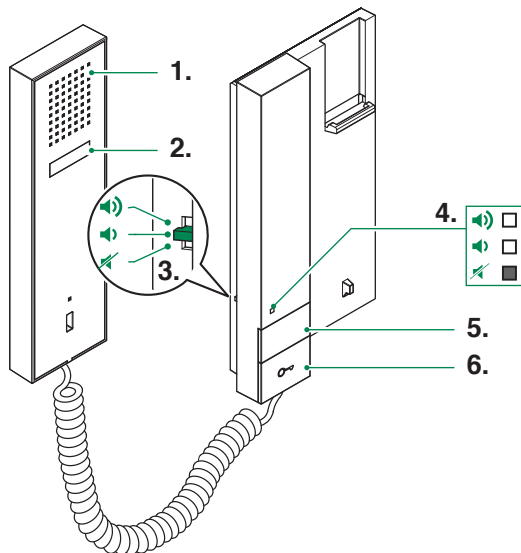

Fitted with door-open push button and an extra button for additional services with independent common. Electronic ringtone. 3 position ringtone / *Privacy* service selector, activation of the *Privacy* function is shown by a red indicator appearing. Can be used for systems with positive common or systems with negative common.

Dimensions: 103 x 190 x 30 mm

- 1. Loudspeaker
- 2. Audio hook
- 3. Three position selector:
 - High position:* Maximum ringtone volume
 - Middle position:* Medium ringtone volume
 - Low position:* *Privacy* function activation (*Privacy* service means exclusion of the call ringtone from the external unit and switchboard)
- 4. Red mark: *Privacy* enabled
- 5. P1 (See "Use for various purposes of button P1")
- 6. Key button