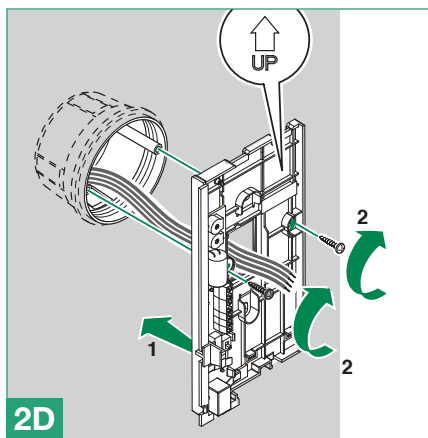

Installation