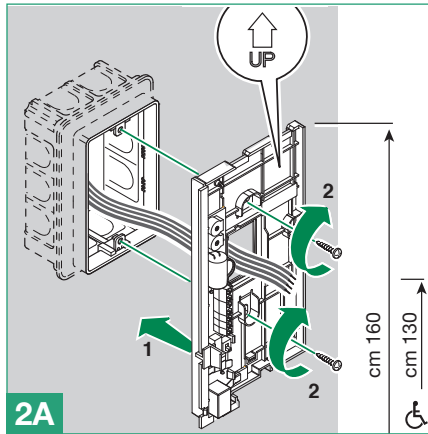

Installation