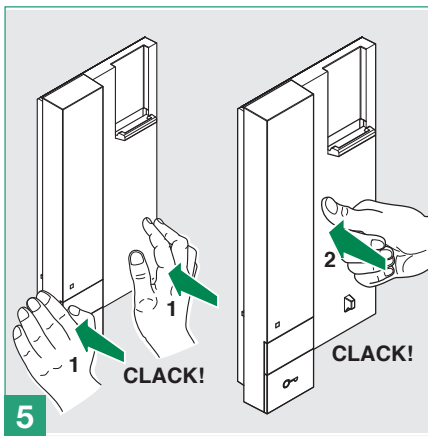

Installation