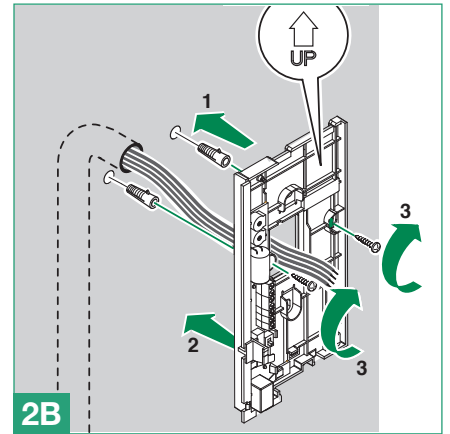

Installation