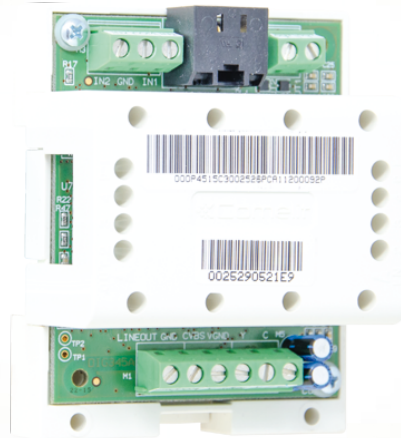

1446H

VIP SYSTEM PAL OR NTSC VIDEO OUTPUT MODULE

Module that generates system output video signal in PAL or NTSC format. RJ45 connector. Dimensions: 60x85x35mm (4 DIN modules). Compatible with H.264 video format.

1446H

VIP SYSTEM PAL OR NTSC VIDEO OUTPUT MODULE

MAIN FEATURES

Height (inch):	1.38
Width (inch):	2.36
Depth (inch):	3.35
Operating temperature (°F):	41 ÷ 104
RH max operating humidity (%):	25 ÷ 75
DIN rail mounted:	Yes
DIN modules (no.):	4

GENERAL DATA

Type of finish:	
Color:	

COMPATIBILITY

Vip system:	Yes
-------------	-----

CONNECTIVITY

Type of connections/ports:	RJ45
----------------------------	------