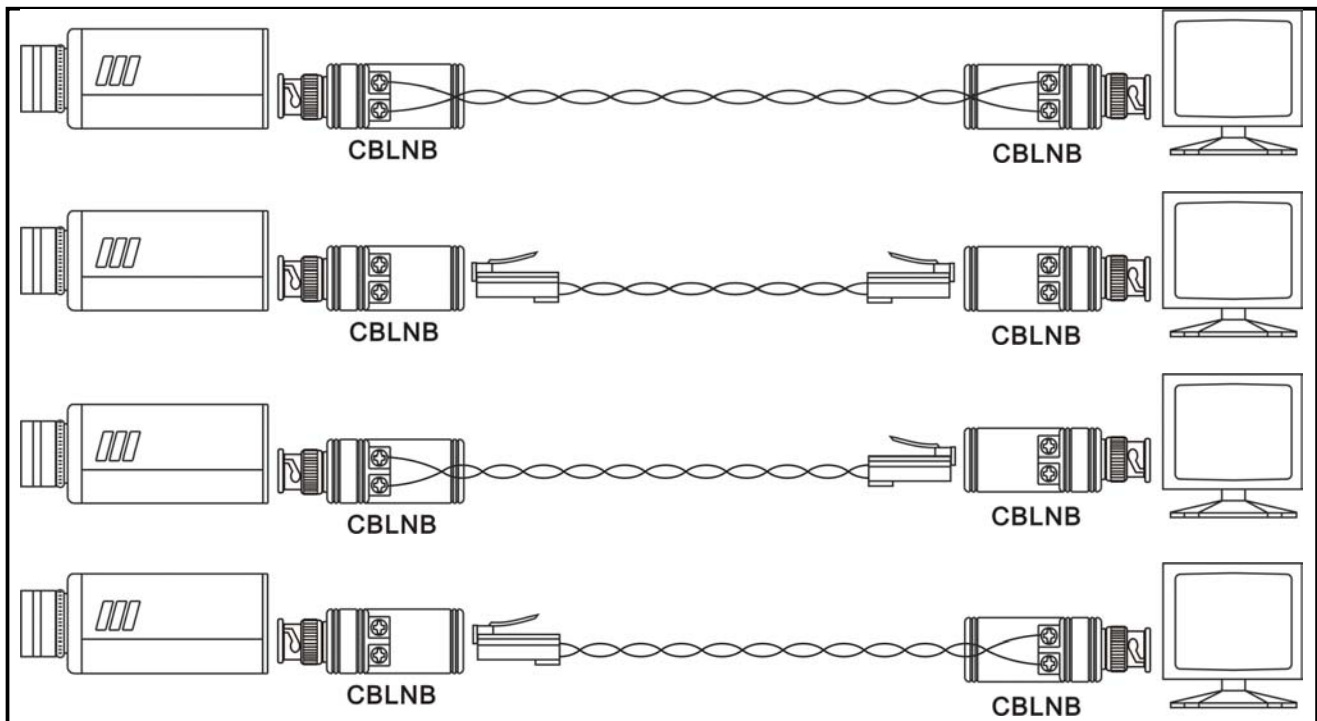

CBLNB SPEC SHEET

Cyrex Networks • 250 Duarte Rd. Suite B Monrovia, CA 91016 • Tel 626 930 0388 • Fax: 626 930 0488 • www.CyrexNetworks.com

CBLNB Dual Termination Passive Balun

Features:

- Monochrome video signal up to 1,800ft, color video signal up to 1,200ft
- Dual connection: RJ45 jack or Screw Terminal
- Passive, no power required
- Compact size
- Ideal for DVR/Multiplexer
- Distance Up to 3000ft (B/W), 2400ft (Color) when used with an active receiver
- Connect up to 4 cameras per CAT5 cable

*** Actual distance may be shorter if used in conjunction with DVR**

Installation: 4 possible connection methods

CBLNB SPEC SHEET

Cyrex Networks • 250 Duarte Rd. Suite B Monrovia, CA 91016 • Tel 626 930 0388 • Fax: 626 930 0488 • www.CyrexNetworks.com

RJ-45 Jack Pin Definition

RJ - 45 Jack		
PIN	Color	Function
1	W-O	X
2	O	X
3	W-G	X
4	BL	X
5	W-BL	X
6	G	X
7	W-BR	Video +
8	BR	Video -

Specification:

Video Format	NTSC, PAL, SECAM
Maximum Input	1VP-P
Insertion Loss	Less than 2dB per pair over the frequency range from DC to 5Mhz
Return Loss	Greater than 15dB over the frequency range from DC to 5Mhz
Frequency Response	DC to 5 MHz
Attenuation	DC to 5 MHz 1.5dB Max
Common Mode Rejection	15KHz to 5 MHz , 60 dB
Impedance: Coax, Male BNC	75 Ohms
Terminal	100Ohms
Power	No power required
Temperature range	10 ~ 120F
Humidity range	0 ~ 95%
Wire type	UTP (Unshielded Twisted Pair) 24 AWG or thicker
Distance	B/W = 1,800ft / Color = 1,200ft
Connectors	Screw terminals and RJ45
Case	ABS Plastic
Dimension W x H x D mm	45 x 21 x 21.5mm